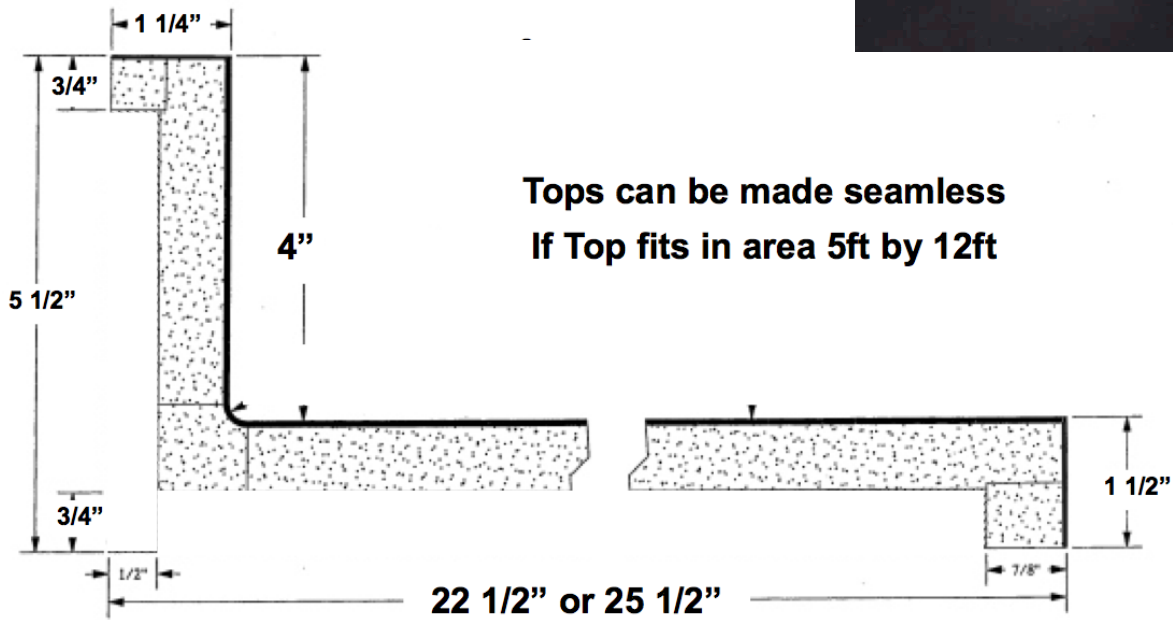

Single Cove Square Edge