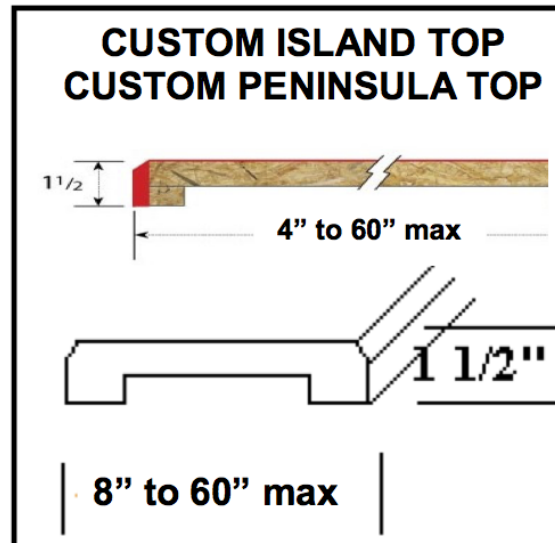

Bullnose
- 180 Full Wrap

bullnose
180 full wrap

CUSTOM POSTFORM	CUSTOM SIZES
<p>1 1/4"</p> <p>12" - 53"</p> <p>1 1/2"</p>	<p>4" to 57"</p> <p>10" to 56"</p>

Call **414.352.7870** for a quote
 Monday – Friday 8:00am – 4:30pm

The Kopfmann Company, Inc.
 3142 West Mill Road Court
 Milwaukee, WI 53209

(414) 352-7870
 (800) 242-3161
 fax (414) 352-5534

www.KopfmannTops.com
 Est. 1957

Single Cove Square Edge

Bevel Edge or Wood

Valencia
- Full Warp Ogee