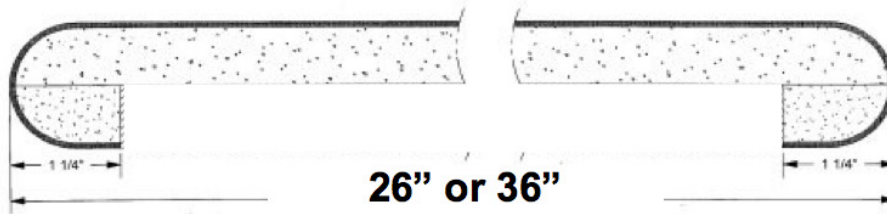

Bullnose
- 180 Full Wrap

bullnose
180 full wrap

CUSTOM POSTFORM	CUSTOM SIZES
<p>1 1/4"</p> <p>12" - 53"</p> <p>1 1/2"</p>	<p>4" to 57"</p> <p>10" to 56"</p>

Call **414.352.7870** for a quote
 Monday – Friday 8:00am – 4:30pm