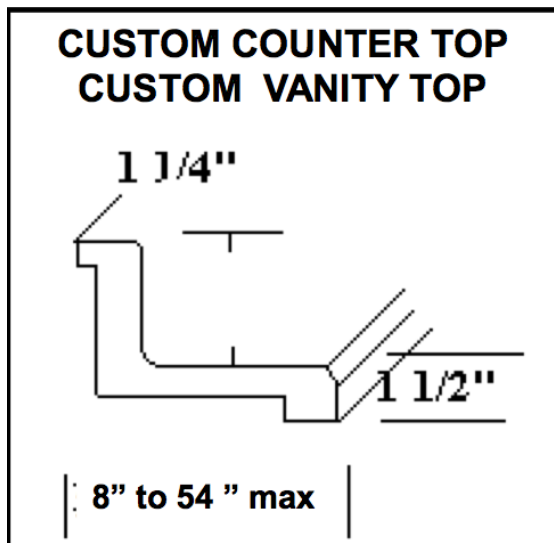

Bevel Edge or Wood