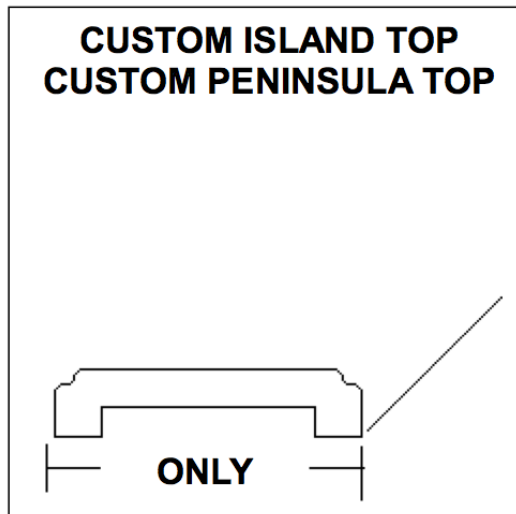

12", 15", 18" 27", 36", 42" double roll islands

Call **414.352.7870** for a quote
Monday – Friday 8:00am – 4:30pm

The Kopfmann Company, Inc.
3142 West Mill Road Court
Milwaukee, WI 53209

(414) 352-7870
(800) 242-3161
fax (414) 352-5534

www.KopfmannTops.com
Est. 1957