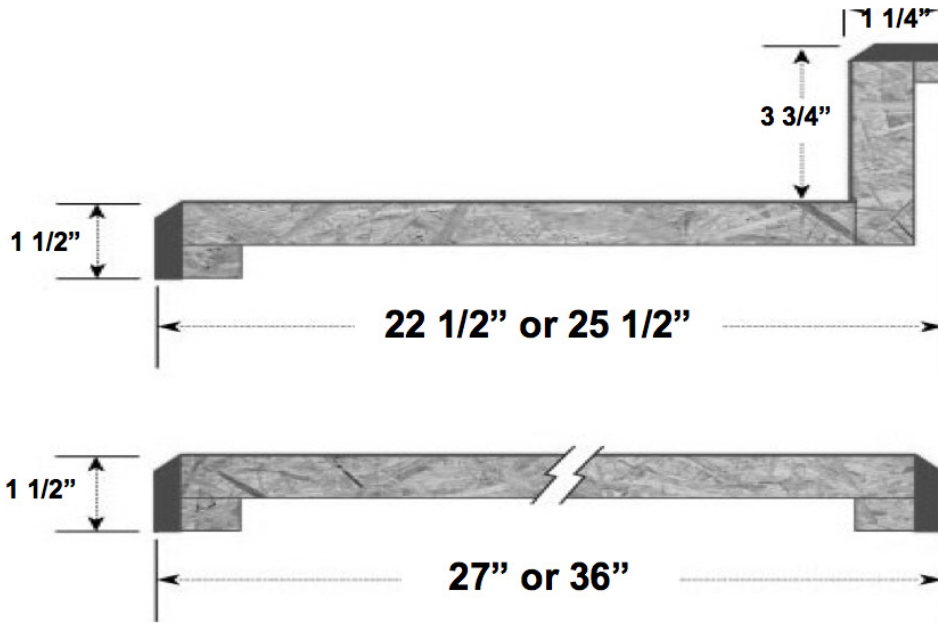

The Kopfmann Company, Inc.
 3142 West Mill Road Court
 Milwaukee, WI 53209

(414) 352-7870
 (800) 242-3161
 fax (414) 352-5534

www.KopfmannTops.com
 Est. 1957

Single Cove Square Edge

Bevel Edge or Wood

Valencia
- Full Warp Ogee