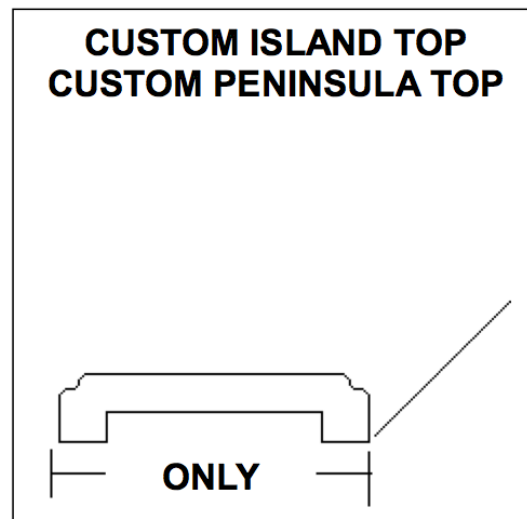

12", 15", 18" 27", 36", 42" double roll islands

Call **414.352.7870** for a quote
Monday – Friday 8:00am – 4:30pm

The Kopfmann Company, Inc.
3142 West Mill Road Court
Milwaukee, WI 53209

(414) 352-7870
(800) 242-3161
fax (414) 352-5534

www.KopfmannTops.com
Est. 1957