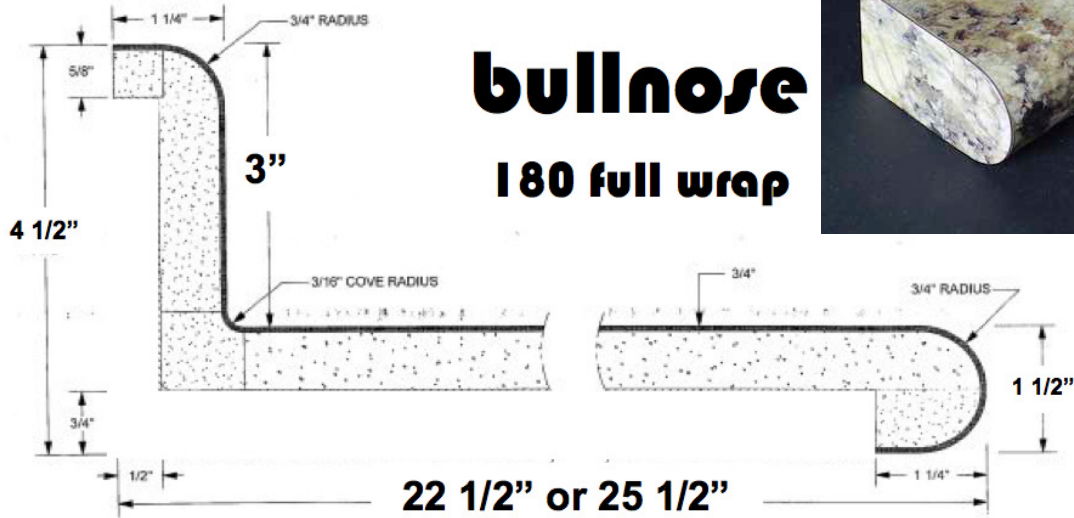

Bullnose
- 180 Full Wrap

bullnose
180 full wrap

CUSTOM POSTFORM	CUSTOM SIZES
<p>1 1/4"</p> <p>12" - 53"</p> <p>1 1/2"</p>	<p>4" to 57"</p> <p>10" to 56"</p>

Call **414.352.7870** for a quote
 Monday – Friday 8:00am – 4:30pm