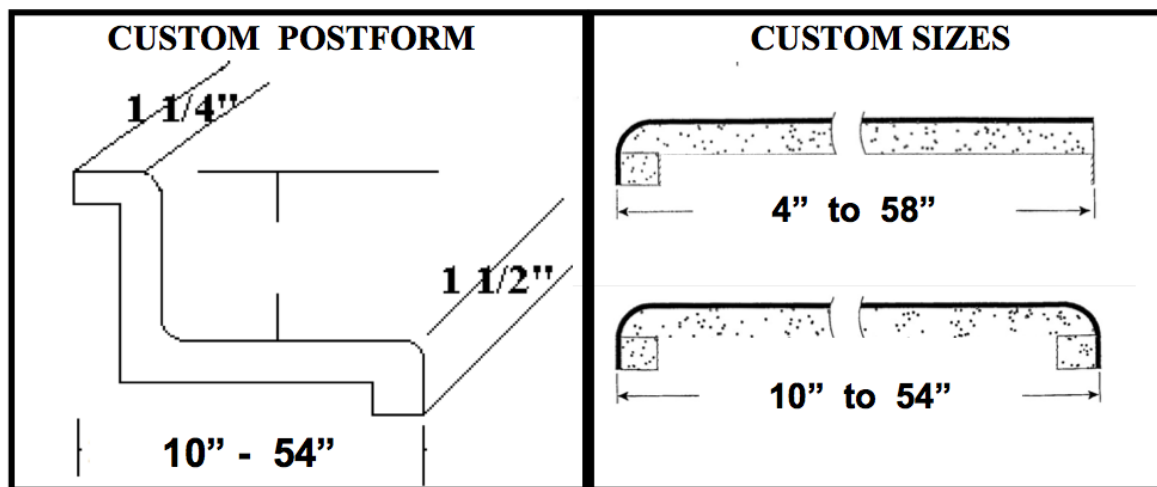

Waterfall

Call **414.352.7870** for a quote
Monday – Friday 8:00am – 4:30pm

The Kopfmann Company, Inc.
3142 West Mill Road Court
Milwaukee, WI 53209

(414) 352-7870
(800) 242-3161
fax (414) 352-5534

www.KopfmannTops.com
Est. 1957