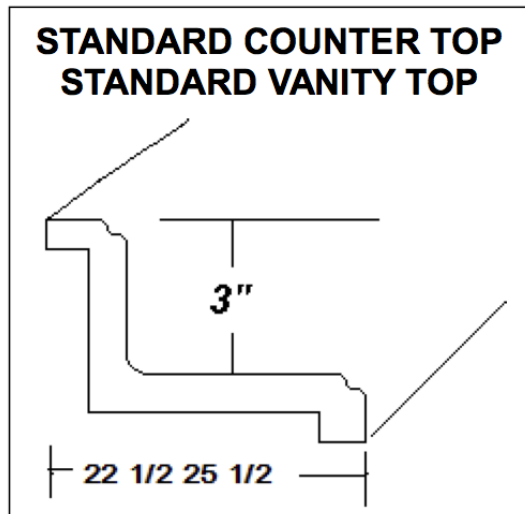

Barcelona
– Contemporary Ogee

25 1/4" kitchen deck
22 1/4" vanity deck with backsplash