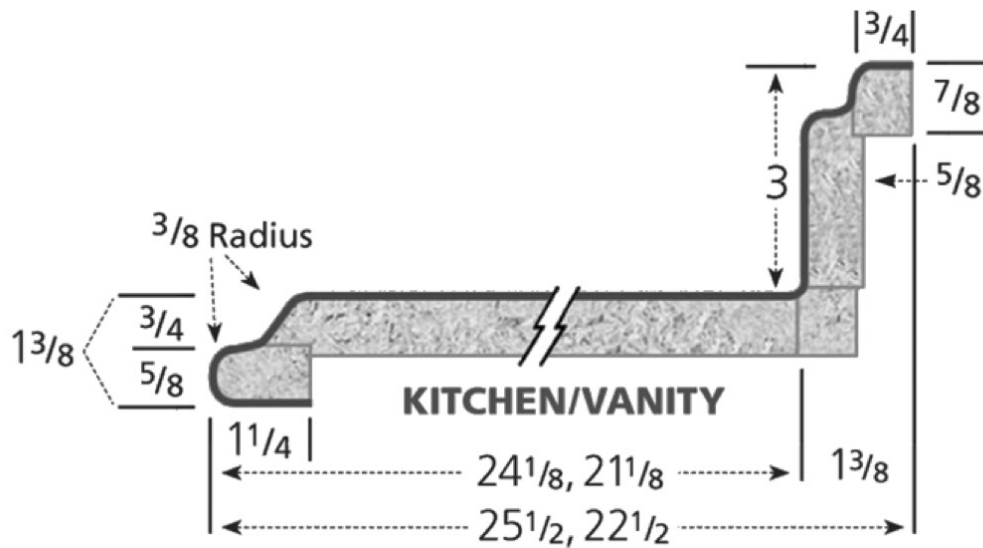

The Kopfmann Company, Inc.
 3142 West Mill Road Court
 Milwaukee, WI 53209

(414) 352-7870
 (800) 242-3161
 fax (414) 352-5534

www.KopfmannTops.com
 Est. 1957

Single Cove Square Edge

Bevel Edge or Wood

Valencia
- Full Warp Ogee