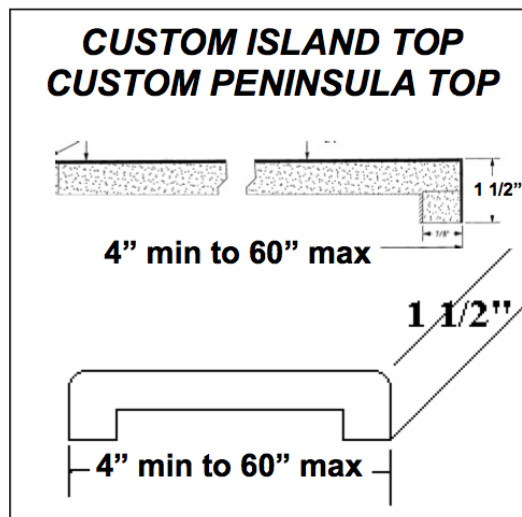

Single Cove Square Edge