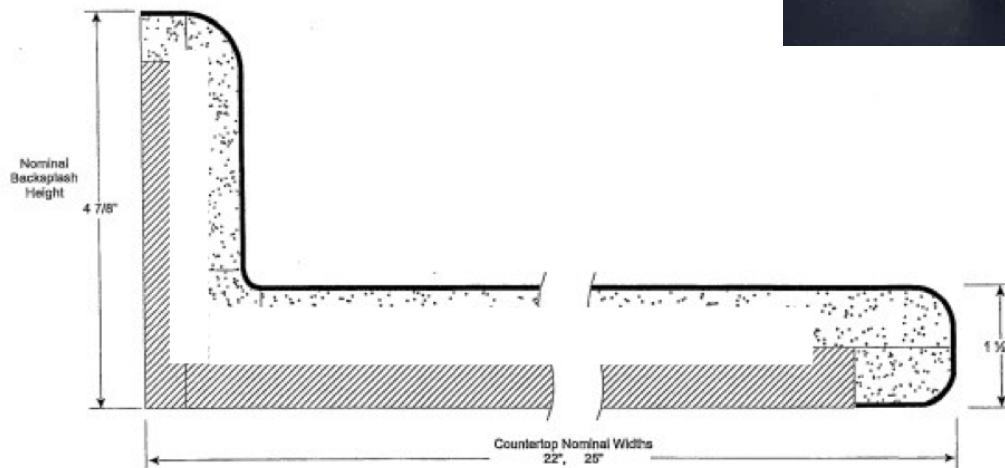

Futura

- Double Radius

25 1/4" kitchen deck
22 1/4" vanity deck with backsplash