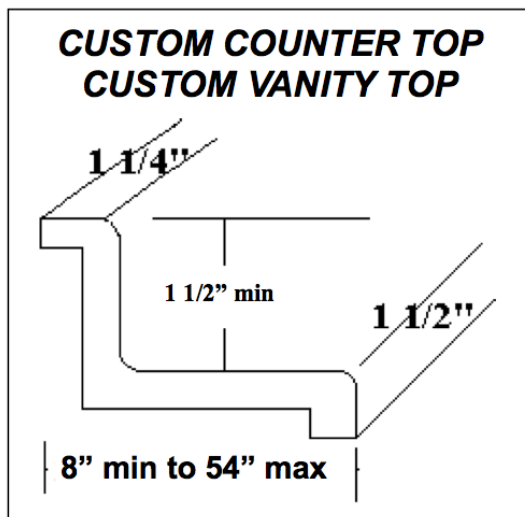

Single Cove Square Edge