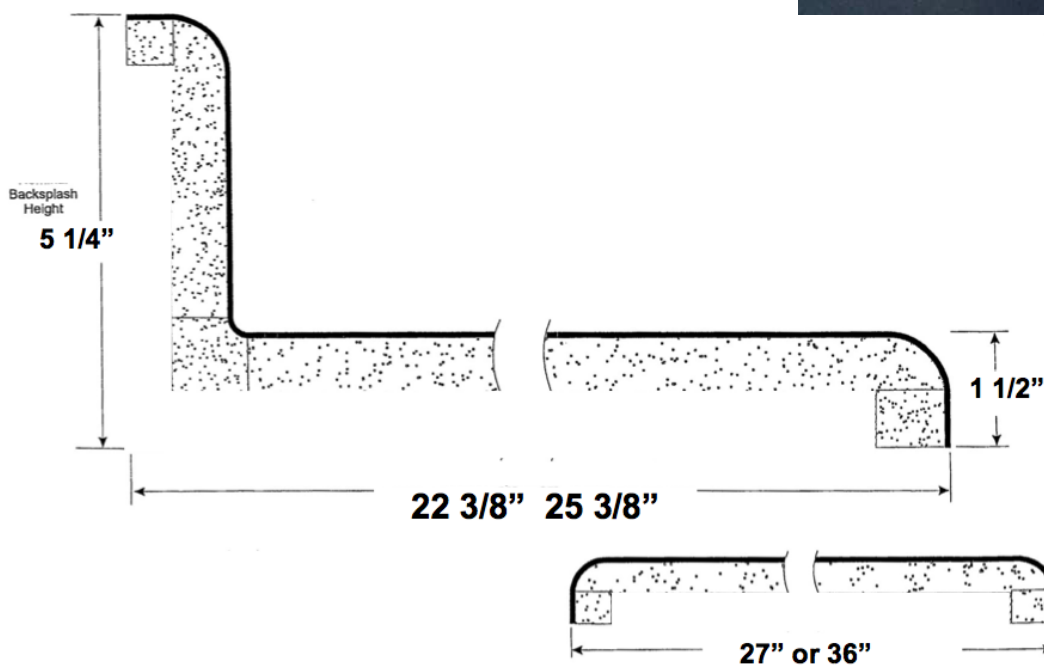

Waterfall

Call **414.352.7870** for a quote
Monday – Friday 8:00am – 4:30pm

The Kopfmann Company, Inc.
3142 West Mill Road Court
Milwaukee, WI 53209

(414) 352-7870
(800) 242-3161
fax (414) 352-5534

www.KopfmannTops.com
Est. 1957