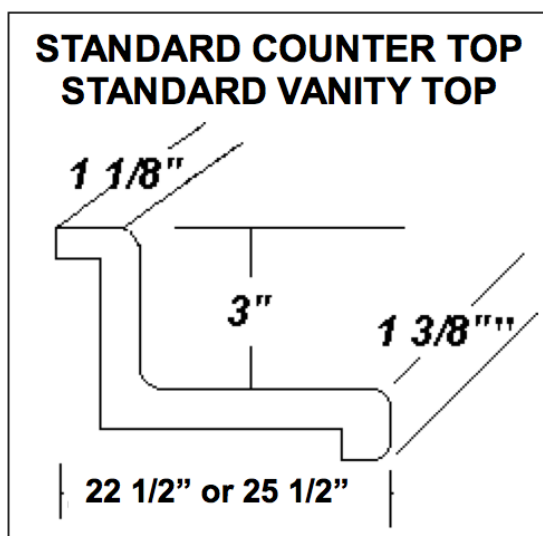

Futura

- Double Radius

25 1/4" kitchen deck
22 1/4" vanity deck with backsplash