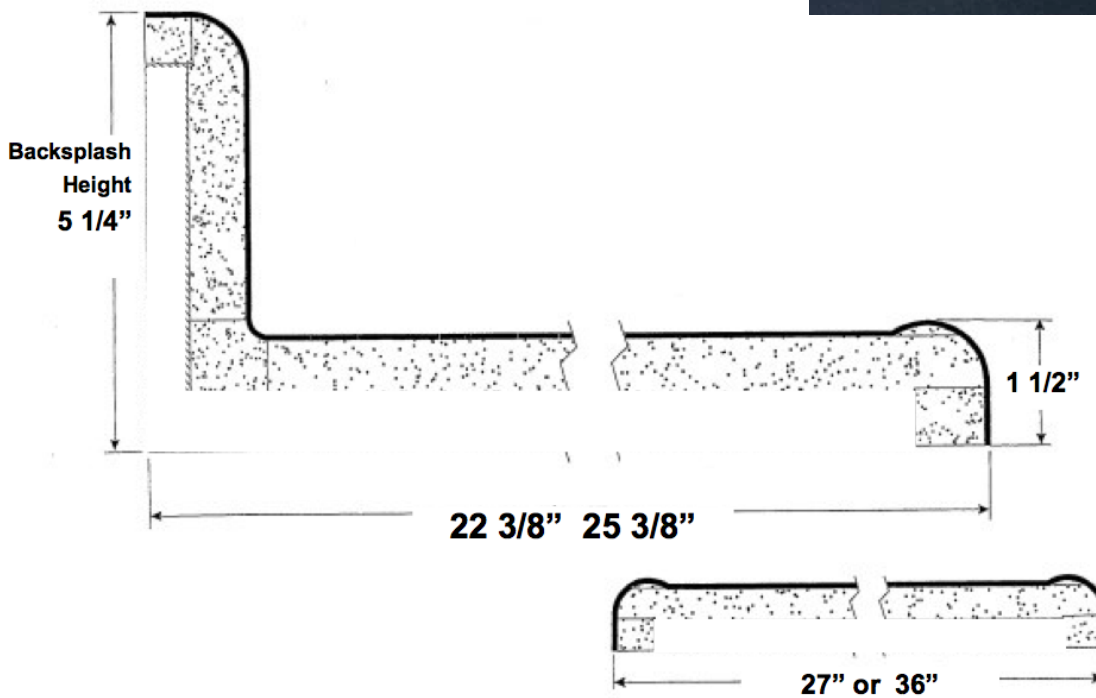

No Drip

Call **414.352.7870** for a quote
Monday – Friday 8:00am – 4:30pm

The Kopfmann Company, Inc.
3142 West Mill Road Court
Milwaukee, WI 53209

(414) 352-7870
(800) 242-3161
fax (414) 352-5534

www.KopfmannTops.com
Est. 1957