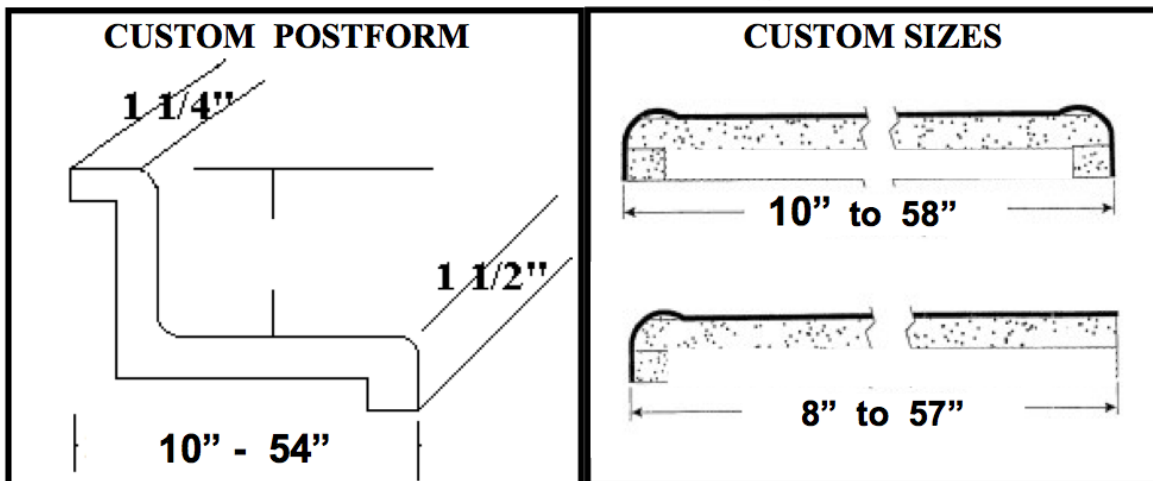

No Drip

Call **414.352.7870** for a quote
Monday – Friday 8:00am – 4:30pm

The Kopfmann Company, Inc.
3142 West Mill Road Court
Milwaukee, WI 53209

(414) 352-7870
(800) 242-3161
fax (414) 352-5534

www.KopfmannTops.com
Est. 1957