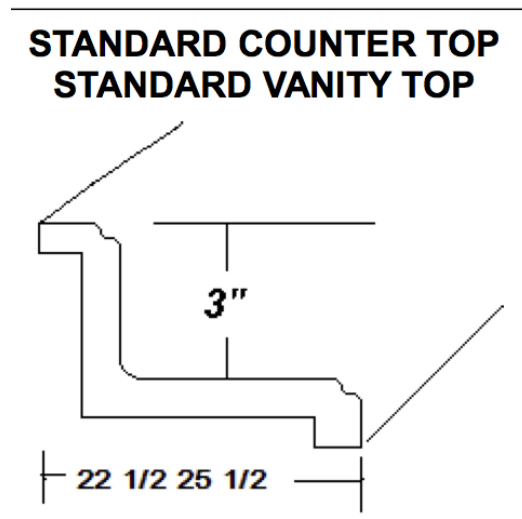

The Kopfmann Company, Inc.
 3142 West Mill Road Court
 Milwaukee, WI 53209

(414) 352-7870
 (800) 242-3161
 fax (414) 352-5534

www.KopfmannTops.com
 Est. 1957

Single Cove Square Edge

Bevel Edge or Wood

Valencia
- Full Warp Ogee