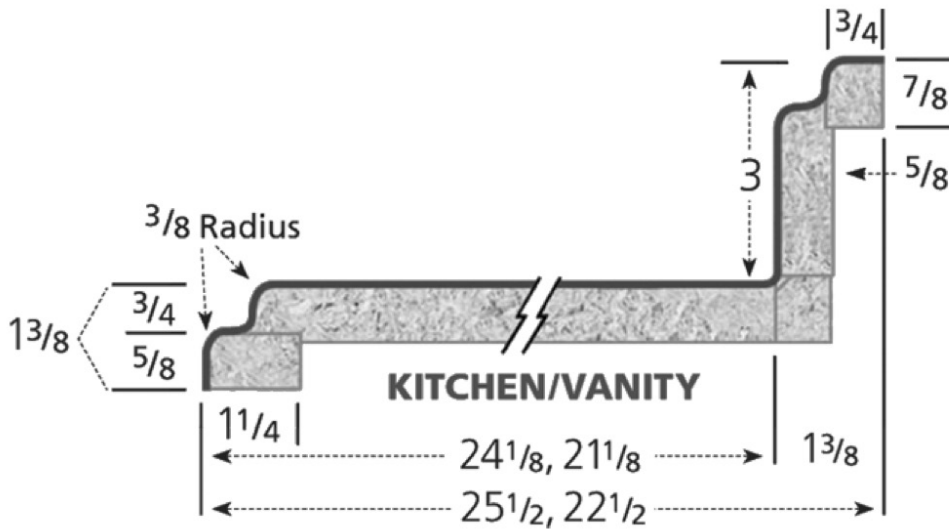

Barcelona
– Contemporary Ogee

25 1/4" kitchen deck
22 1/4" vanity deck with backsplash