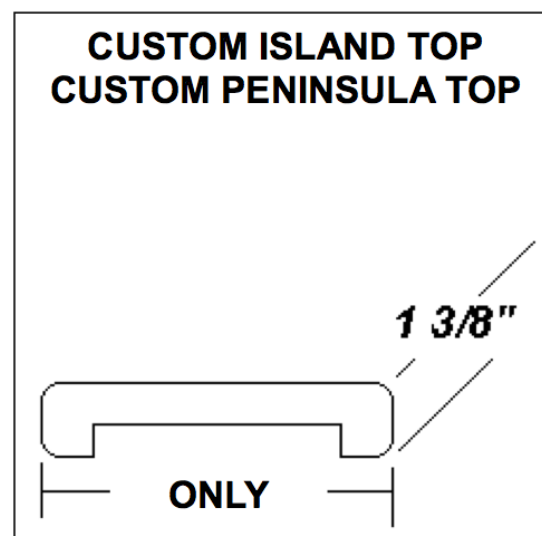

12", 15", 18" 27", 36", 42" double roll islands

Call **414.352.7870** for a quote
Monday – Friday 8:00am – 4:30pm

The Kopfmann Company, Inc.
3142 West Mill Road Court
Milwaukee, WI 53209

(414) 352-7870
(800) 242-3161
fax (414) 352-5534

www.KopfmannTops.com
Est. 1957